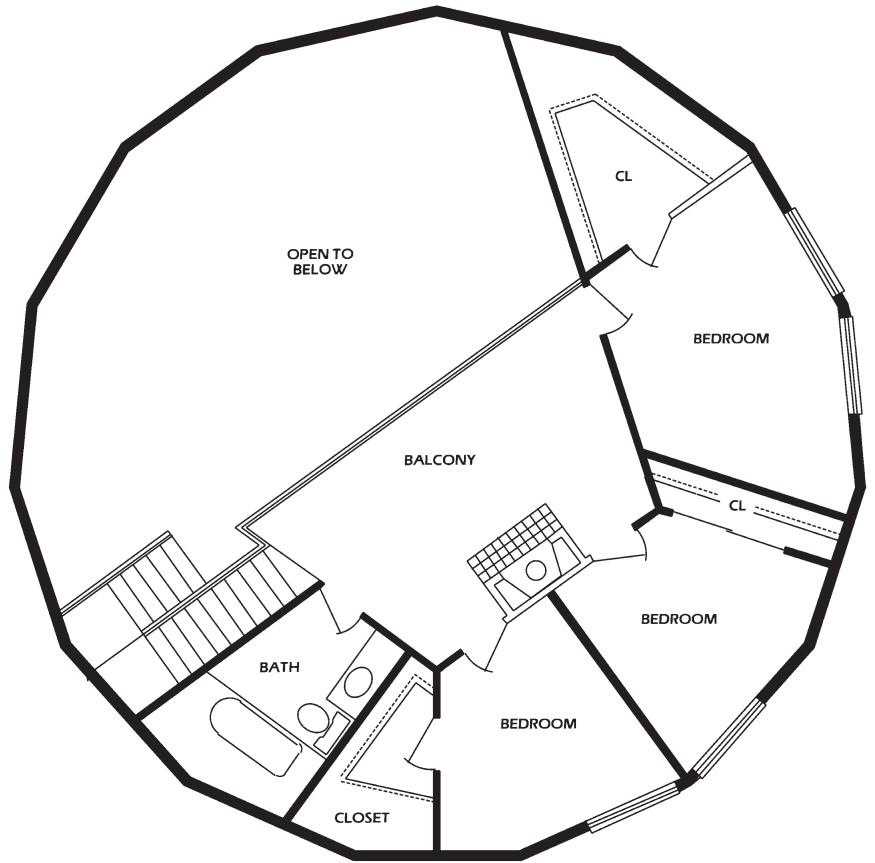

TOWERING PINE

45 FT. DIAMETER
 5/8 SPHERE
 2590 TOTAL SQ. FT.
 29 FT. 10 IN. HIGH
 3 FT. RISER WALL

Ledger Hangers Required
 4" x 12"
 9 Full

SECOND FLOOR

878 SQ. FT.

1" = 10 FT.

FIRST FLOOR

1712 SQ. FT.

FEATURES

- 4 bedrooms
- 2 baths
- Walk-in closets
- Large master bedroom with optional fireplace
- Kitchen with breakfast nook