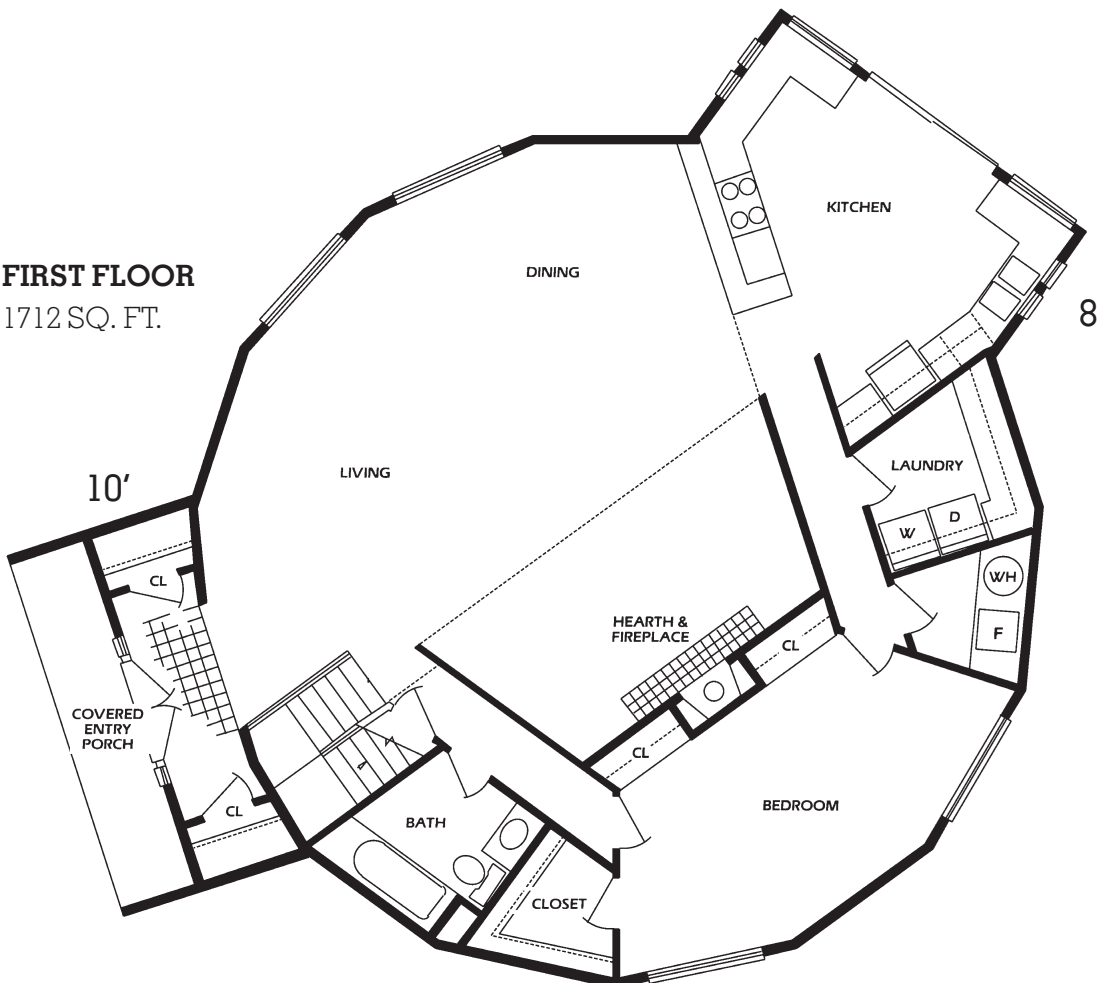

TOWERING PINE

45 FT. DIAMETER
 5/8 SPHERE
 2590 TOTAL SQ. FT.
 29 FT. 10 IN. HIGH
 3 FT. RISER WALL

Ledger Hangers Required
 4" x 12"
 9 Full

SECOND FLOOR

878 SQ. FT.

1" = 10 FT.

FIRST FLOOR

1712 SQ. FT.

FEATURES

- 4 bedrooms
- 2 baths
- Walk-in closets
- Large master bedroom with optional fireplace
- Kitchen with breakfast nook