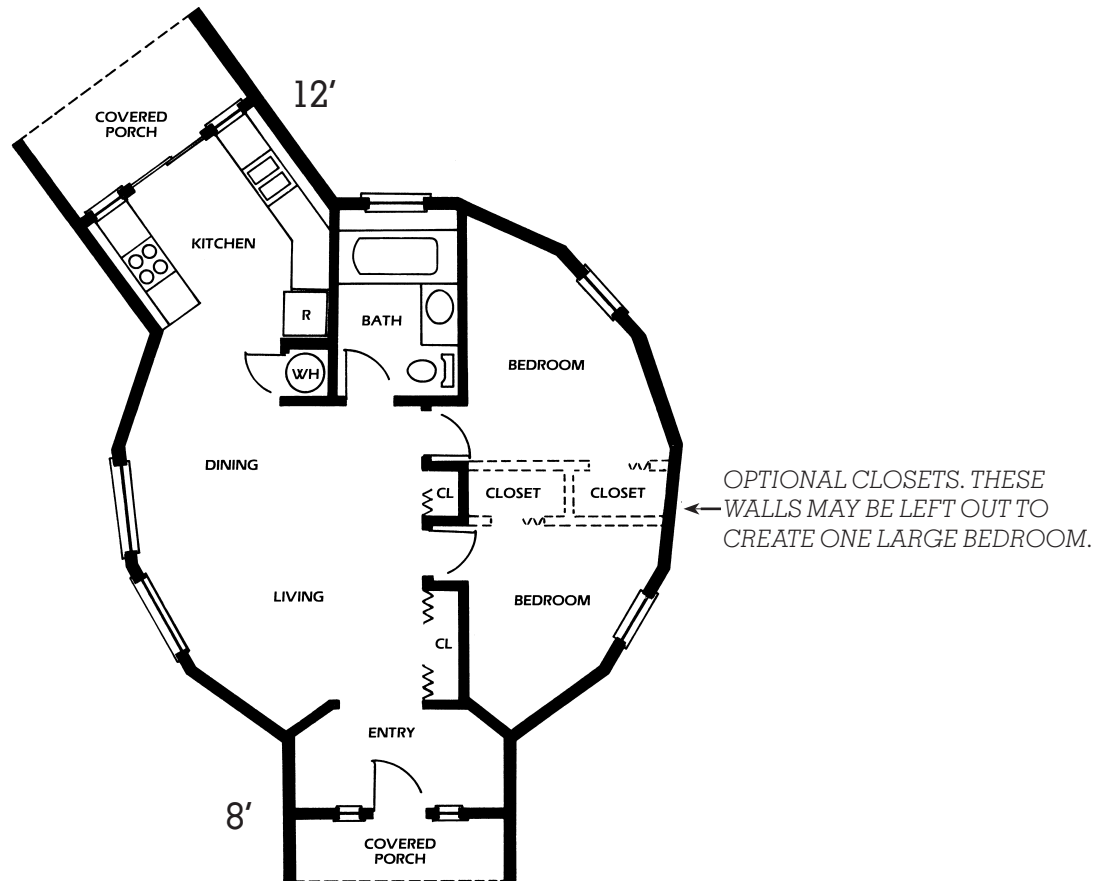

# CHERRY

30 FT. DIAMETER

3/8 SPHERE

883 TOTAL SQ. FT.

15 FT. 3 IN. HIGH

3 FT. RISER WALL

## SINGLE FLOOR

883 SQ. FT.

## FEATURES

- 1 or 2 bedrooms
- 1 bath
- Walk-in closets
- Covered back porch off kitchen