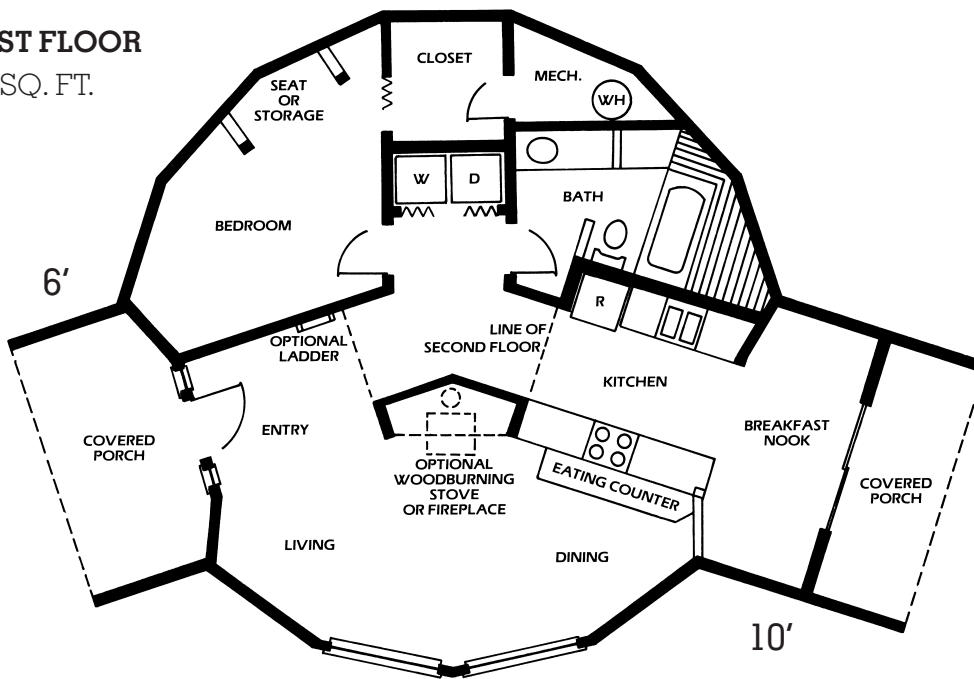

# WILLOW

35 FT. DIAMETER

3/8 SPHERE

1075 TOTAL SQ. FT.

17 FT. 4 IN. HIGH

3 FT. RISER WALL

## SECOND FLOOR

140 SQ. FT.

1" = 10 FT.

## FIRST FLOOR

935 SQ. FT.

## FEATURES

- 1 bedroom
- 1 bath
- Walk-in closets
- Large loft and balcony
- Entranceway from covered porch