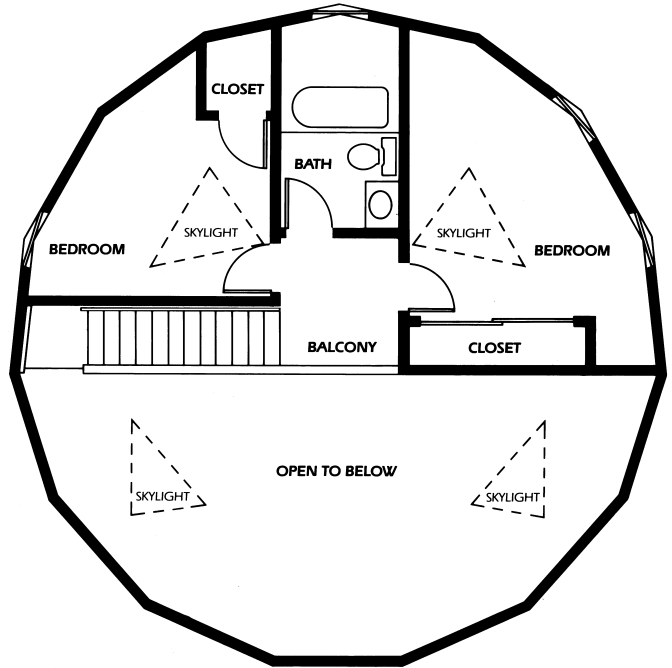

# HICKORY

35 FT. DIAMETER

5/8 SPHERE

1521 TOTAL SQ. FT.

23 FT. 10 IN. HIGH

3 FT. RISER WALL

Ledger Hangers Required

4" x 10"

## SECOND FLOOR

286 SQ. FT.

1" = 10 FT.

## FIRST FLOOR

1235 SQ. FT.