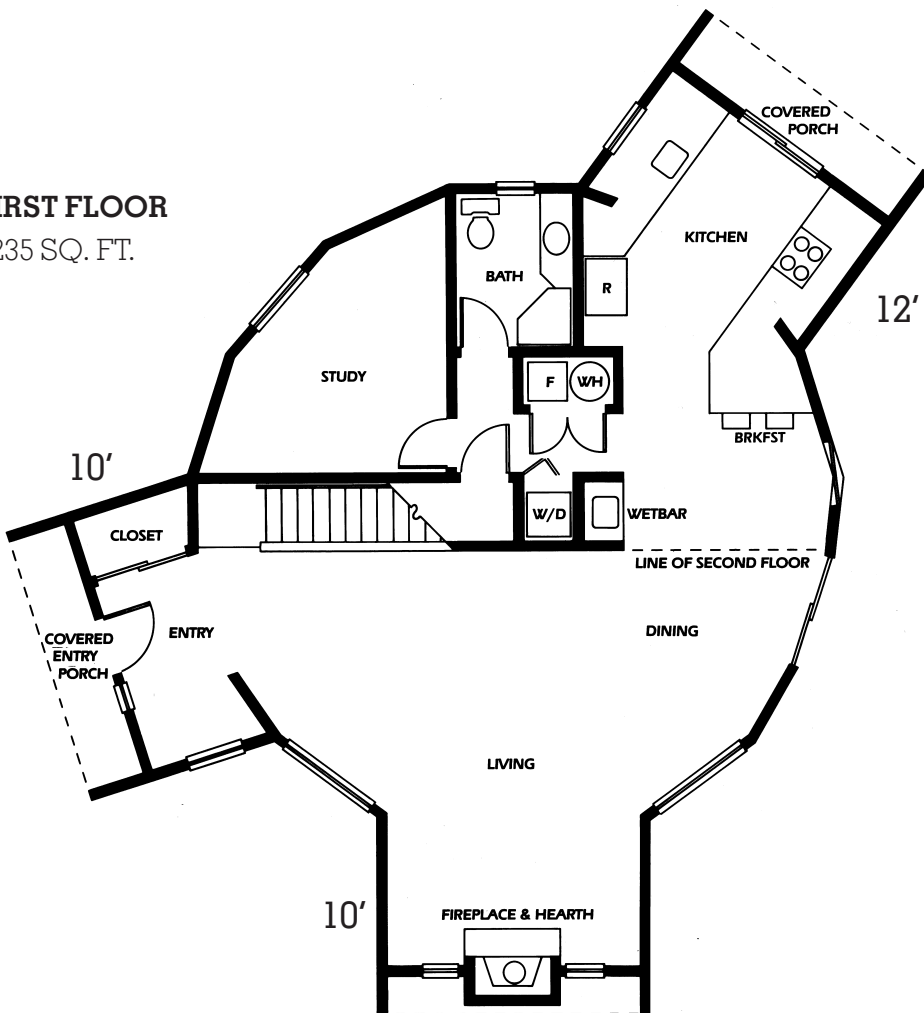

# HICKORY

35 FT. DIAMETER

5/8 SPHERE

1521 TOTAL SQ. FT.

23 FT. 10 IN. HIGH

3 FT. RISER WALL

Ledger Hangers Required

4" x 10"

7 Full

1 End

## SECOND FLOOR

286 SQ. FT.

1" = 10 FT.

## FIRST FLOOR

1235 SQ. FT.