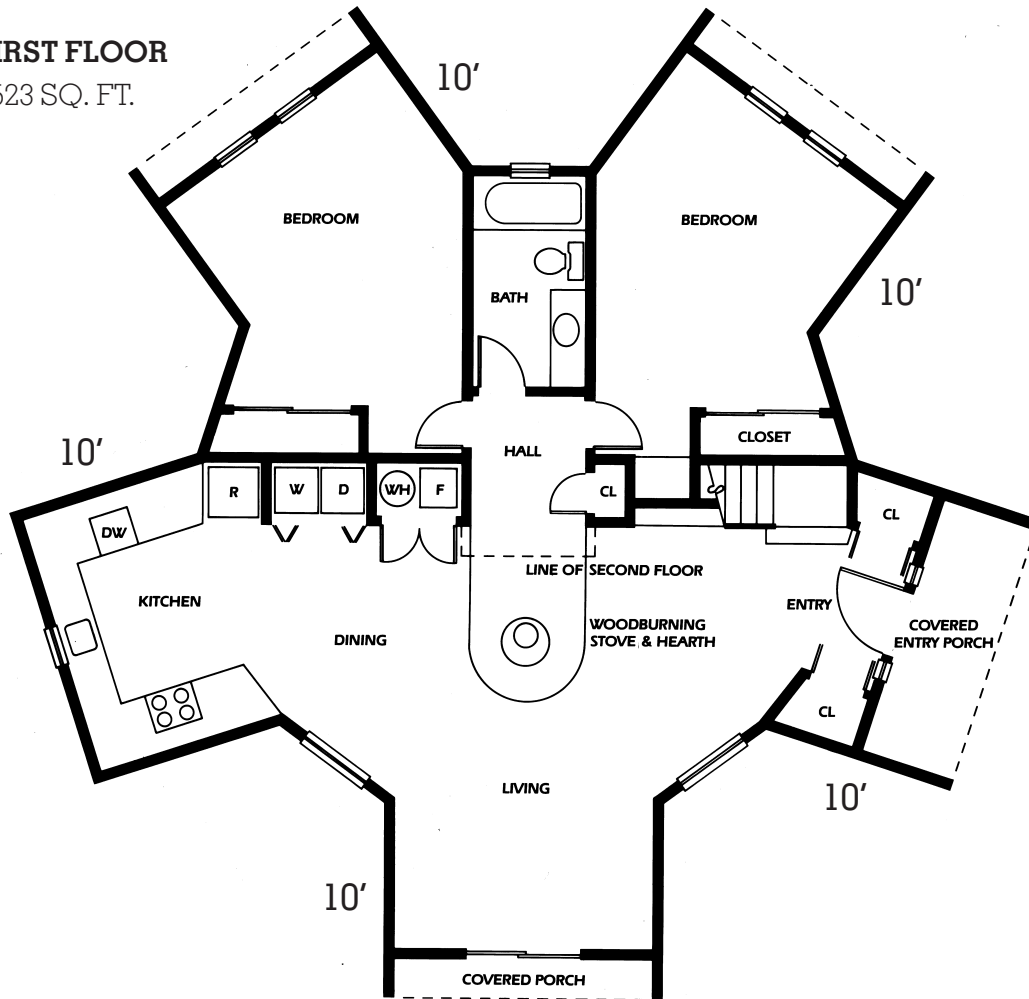

BIRCH

35 FT. DIAMETER
 5/8 SPHERE
 1994 TOTAL SQ. FT.
 23 FT. 10 IN. HIGH
 3 FT. RISER WALL

Ledger Hangers Required
 4" x 10"
 7 Full

FIRST FLOOR

1523 SQ. FT.

SECOND FLOOR

471 SQ. FT.

1" = 10 FT.

FEATURES

- 3 spacious bedrooms
- 2 baths
- Walk-in closets
- Balcony overlooking family room
- Distinct living and dining rooms
- Optional woodburning stove or fireplace
- Loft
- Bar