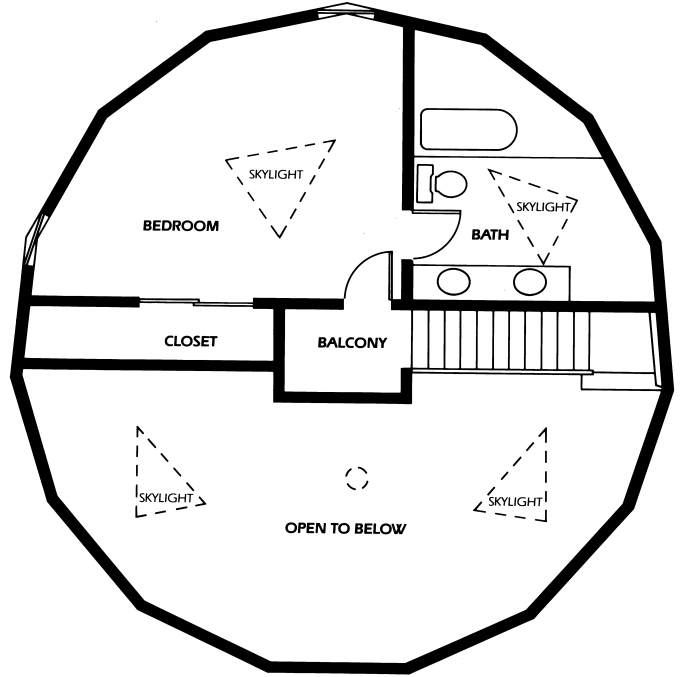

BIRCH

35 FT. DIAMETER
 5/8 SPHERE
 1994 TOTAL SQ. FT.
 23 FT. 10 IN. HIGH
 3 FT. RISER WALL

Ledger Hangers Required
 4" x 10"
 7 Full

FIRST FLOOR

1523 SQ. FT.

SECOND FLOOR

471 SQ. FT.

1" = 10 FT.

FEATURES

- 3 spacious bedrooms
- 2 baths
- Walk-in closets
- Balcony overlooking family room
- Distinct living and dining rooms
- Optional woodburning stove or fireplace
- Loft
- Bar