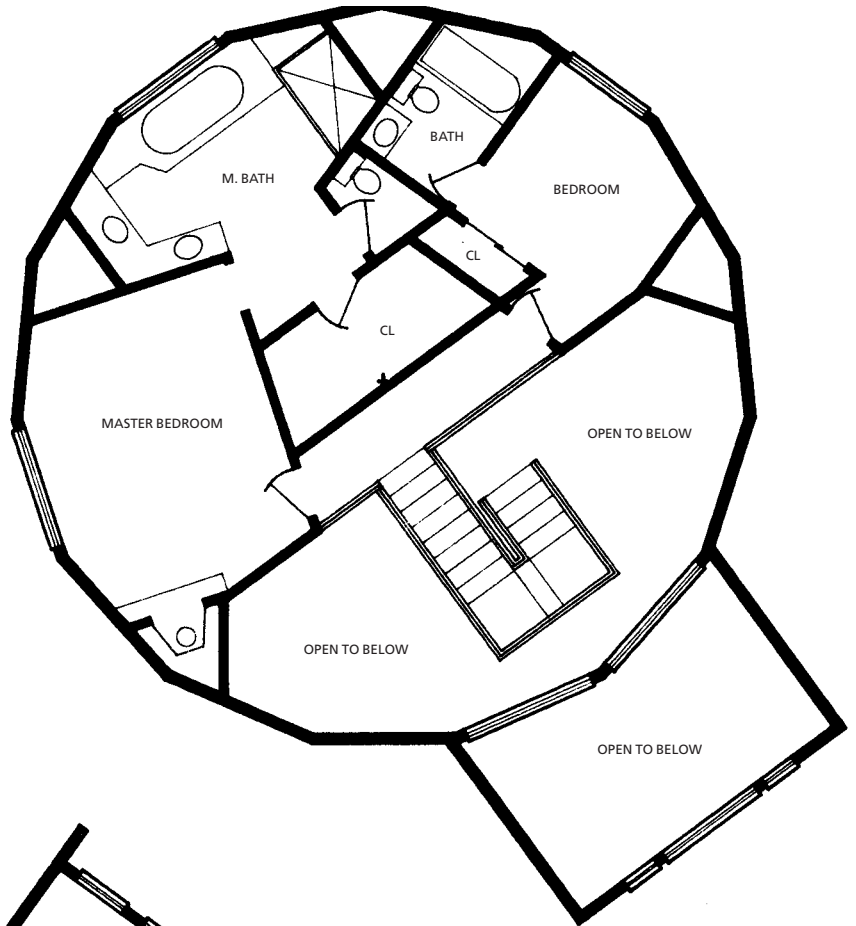

MONTEREY PINE

40 FT. DIAMETER
 5/8 SPHERE
 2578 TOTAL SQ. FT.
 26 FT. 10 IN. HIGH
 3 FT. RISER WALL

Ledger Hangers Required
 4" x 12"
 10 Full

FIRST FLOOR

1804 SQ. FT.

SECOND FLOOR

774 SQ. FT.

1" = 10 FT.

FEATURES

- 3 bedrooms
- 3 baths
- Larger master bedroom with optional fireplace
- Open living/dining room area
- Double height entry