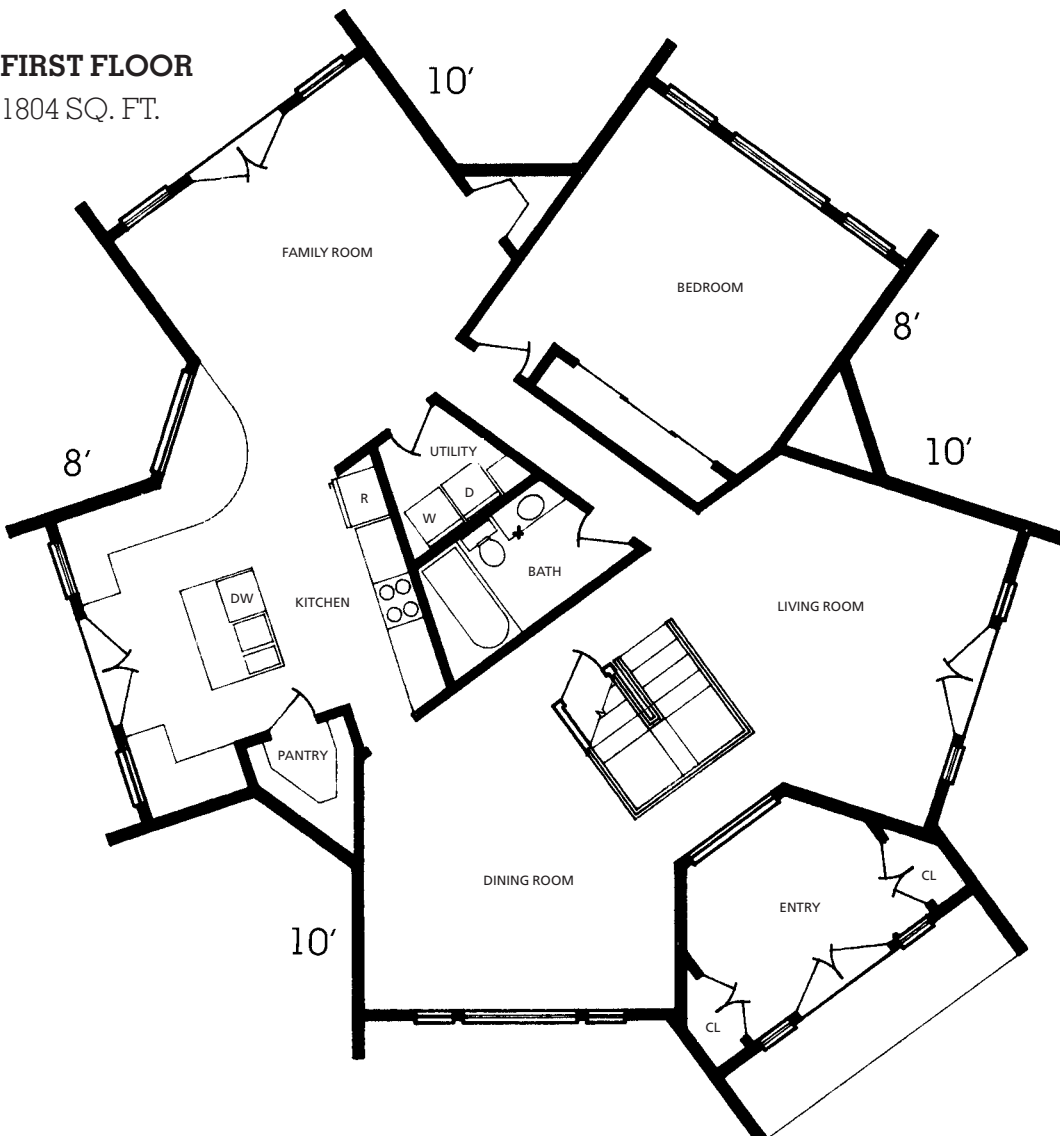

MONTEREY PINE

40 FT. DIAMETER
 5/8 SPHERE
 2578 TOTAL SQ. FT.
 26 FT. 10 IN. HIGH
 3 FT. RISER WALL

Ledger Hangers Required
 4" x 12"
 10 Full

FIRST FLOOR

1804 SQ. FT.

SECOND FLOOR

774 SQ. FT.

1" = 10 FT.

FEATURES

- 3 bedrooms
- 3 baths
- Larger master bedroom with optional fireplace
- Open living/dining room area
- Double height entry